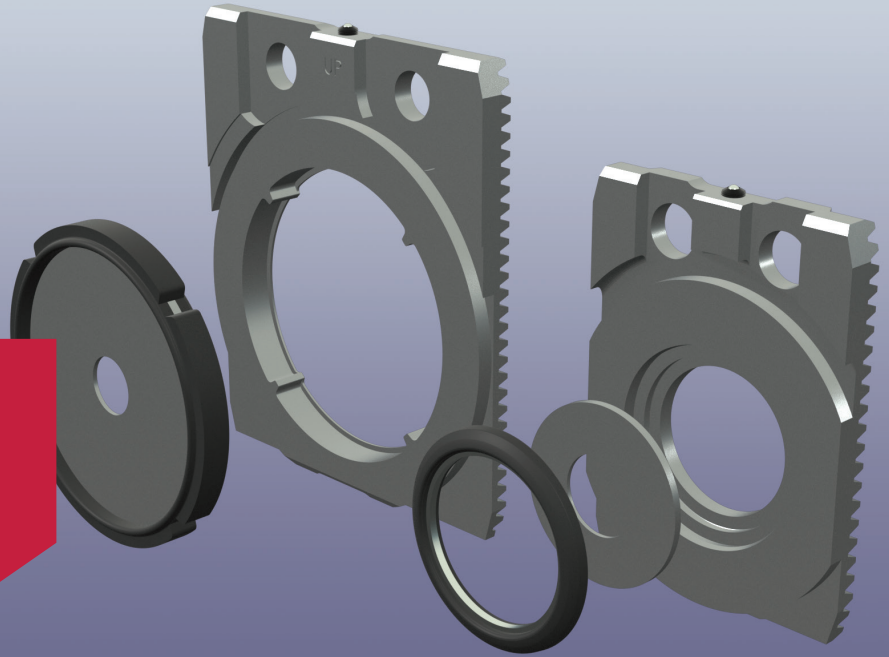

ORIFICE METER EXCELLENCE

CARRIER PLATE OPTIONS

The TMCO Orifice Fittings are designed with the customer in mind. As with previous product enhancements, our customers asked and we delivered. TMCO now offers a notched plate carrier option available in the following sizes:

- **2" - 6" Dual Chamber SureShot**
- **2" - 6" Single Chamber SureShot**

The standard TMCO fitting can be used with either a TMCO seal (recommended) or a notched seal by switching out the plate carrier to a notched seal design. The fitting may be switched back and forth by changing the plate carrier from the standard TMCO design to the notched plate carrier. The TMCO fitting can be ordered with either the standard SureShot plate carrier and seals, or the notched design plate carrier and seals.