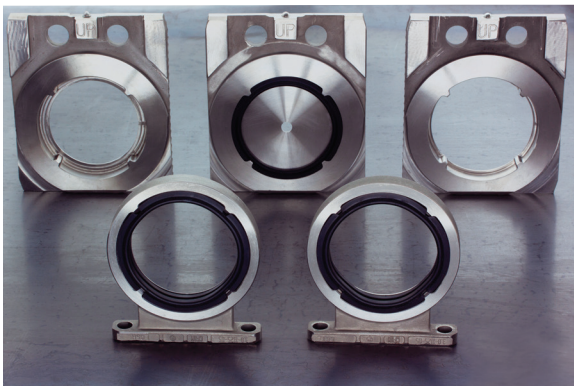

ORIFICE METER EXCELLENCE

CARRIER PLATE OPTIONS

The TMCO Orifice Fittings are designed with the customer in mind. As with previous product enhancements, our customers asked and we delivered. TMCO now offers a notched plate carrier option available in the following sizes:

- **2" - 6" Dual Chamber SureShot**
- **2" - 6" Single Chamber SureShot**

The standard TMCO fitting can be used with either a TMCO seal (recommended) or a notched seal by switching out the plate carrier to a notched seal design. The fitting may be switched back and forth by changing the plate carrier from the standard TMCO design to the notched plate carrier. The TMCO fitting can be ordered with either the standard SureShot plate carrier and seals, or the notched design plate carrier and seals.